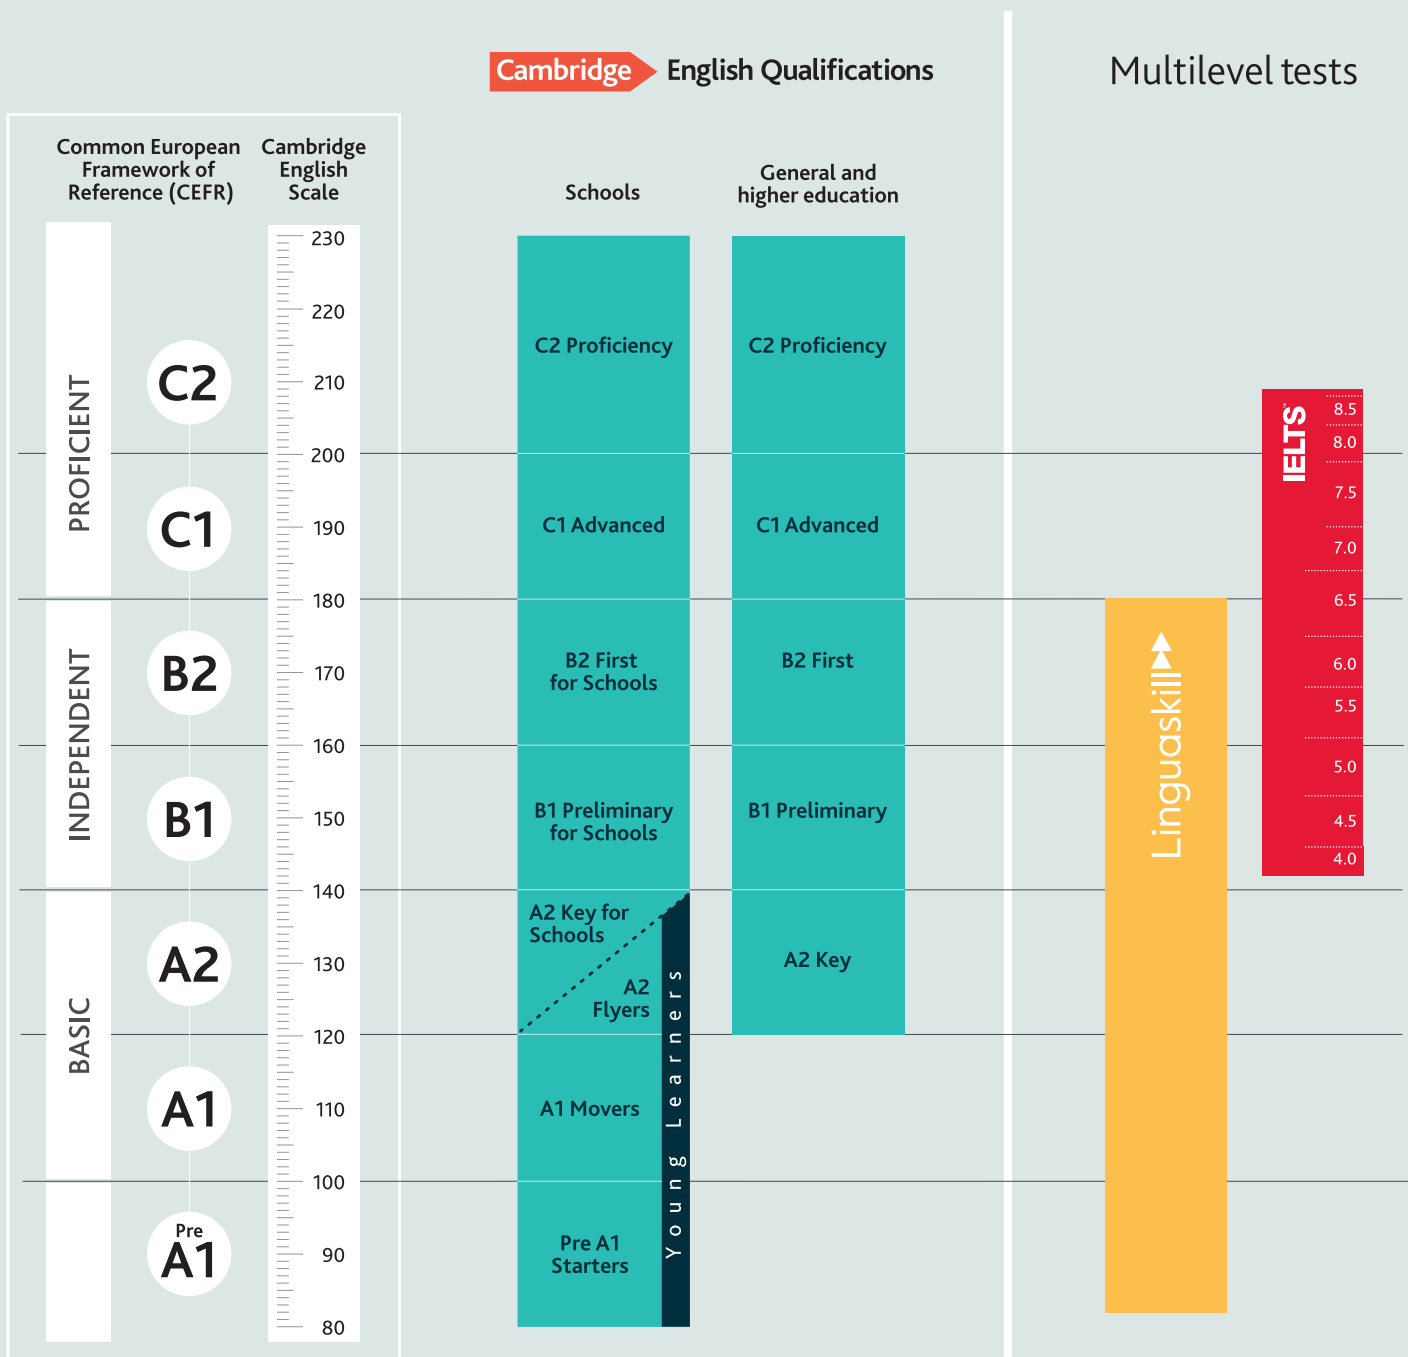

Our qualifications and tests

Cambridge English Qualifications provide reliable assessment at the CEFR® levels above and below the target level. These exams are also reported on the Cambridge English Scale, which provides more detailed information on achievement. Our qualifications for young learners – Pre A1 Starters, A1 Movers and A2 Flyers – report achievement at the target level and the one below.

cambridgeenglish.org/qualifications | cambridgeenglish.org/cambridgeenglishscale

[cambridgeenglish.org](https://www.cambridgeenglish.org)
[/cambridgeenglish](https://www.facebook.com/cambridgeenglish)
[/cambridgeenglishtv](https://www.youtube.com/c/cambridgeenglishtv)
[/cambridgeeng](https://www.x.com/cambridgeeng)
[/cambridgeenglish](https://www.instagram.com/cambridgeenglish)